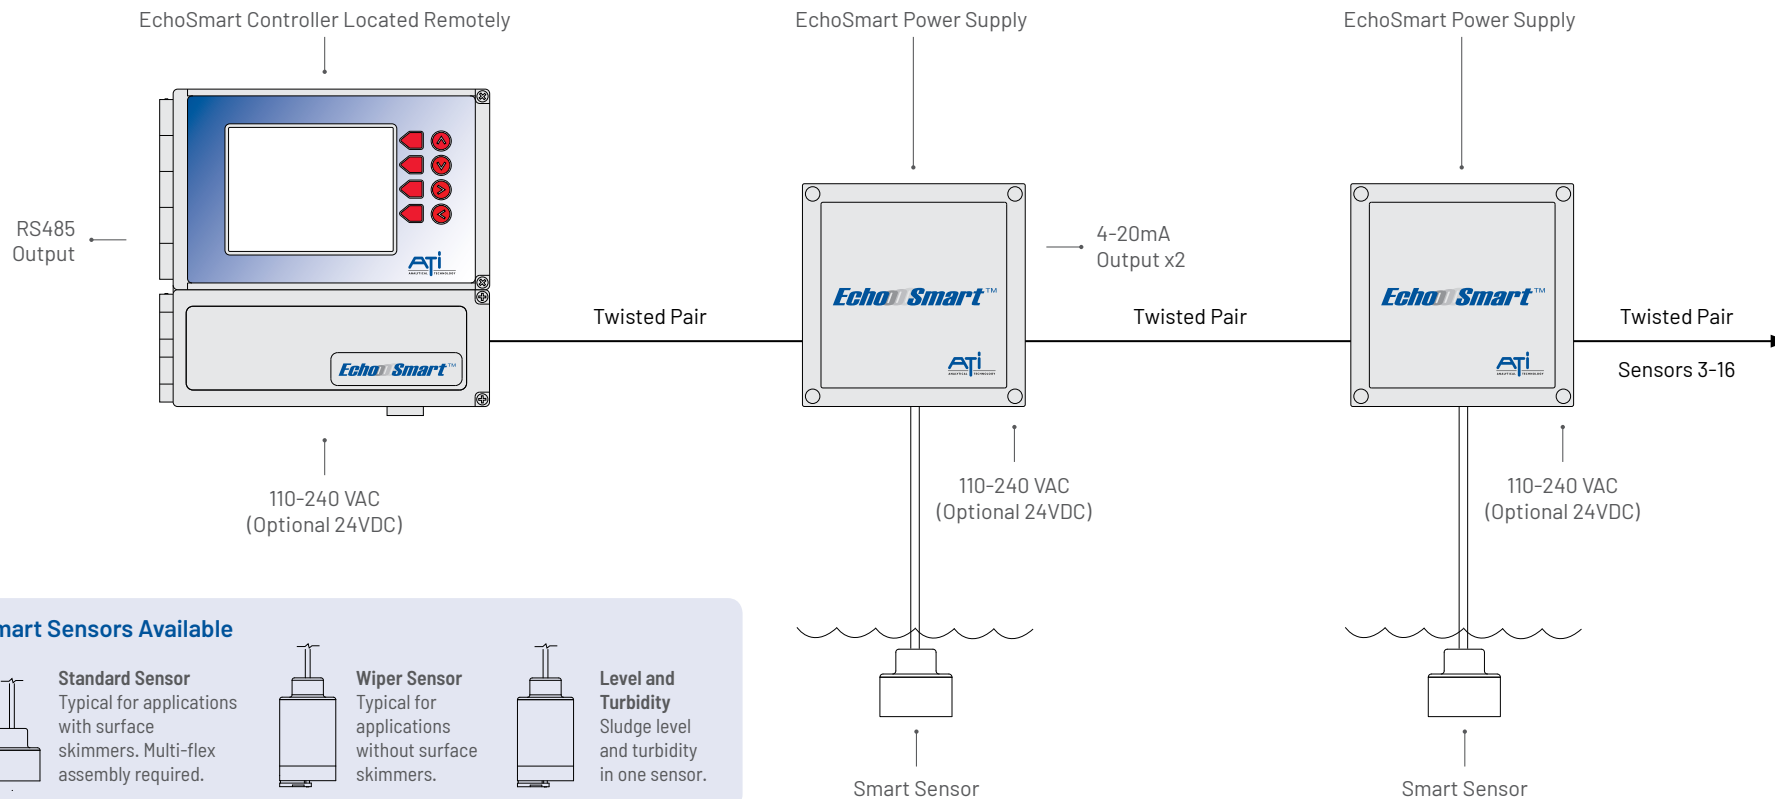

# EchoSmart Interface Level Analyser.

## Wired Field Network System. With Remote Controller.

ATI UK is a leading provider of engineered, analytical sensor monitoring solutions for water and gas applications and data analytics. Our pioneering and industry leading range of Smart Network Monitors, Water Quality Monitors and Gas Detectors provide innovative solutions for the most demanding of applications.